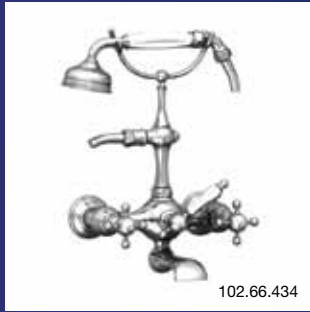

102.66.260 3-Hole Basin Mixer - **102.67.261** 3-Hole Gooseneck Basin Mixer - **161.67.262** 3-Hole Wall Mounted Basin Mixer - **102.66.207** 2-Hole Bridge Basin Mixer - **102.66.498** Exposed Floor Mounted Tub Filler with Handshower - **102.66.434** Exposed Wall Mounted Tub Filler with Handshower - **102.66.435** Exposed Deck Mounted Tub Filler with Handshower - **100.02.708** Emily Single Lever Basin Mixer - **161.67.231** Basin Pillar Tap - **160.67.464** 4-Hole Deck Tub Shower Set - **102.66.521** Saint Germain Thermostatic Trim - **100.00.573** Massage Body Spray - **161.67.744** Exposed Thermostatic Valve with Handshower - **102.07.605** Soap Dish set - **102.07.607** Soap / Sponge Basket - **102.07.620** 24" Double Towel Rail.