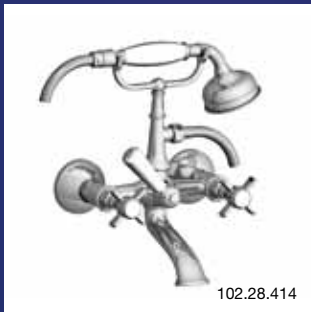

102.27.260