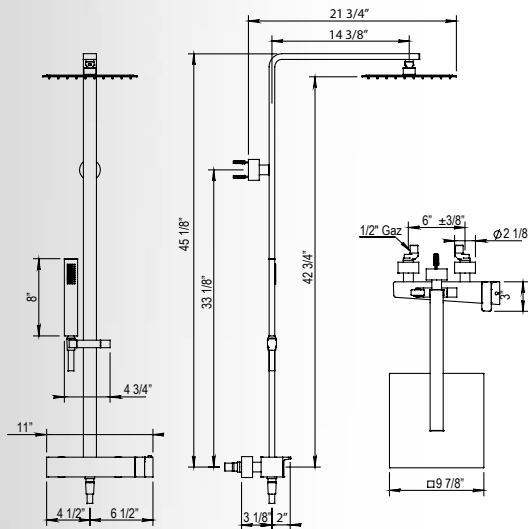

Réf. 100.43.797

Complete exposed thermostatic wall shower mixer centers
6" ± 3/8" with Square stainless steel shower head 9 7/8"
with anticalc picks, brass handshower on sliding part, flexible
hose 59"

Polished Chrome: $2,728.00

ECHO

HORUS Quality

Made in France

NEW LOWER PRICES

High Tech,
Artistic,
Simple.

Réf. 100.43.708

Single lever basin mixer with automatic pop up waste, flexible hoses

Polished Chrome: $399.00